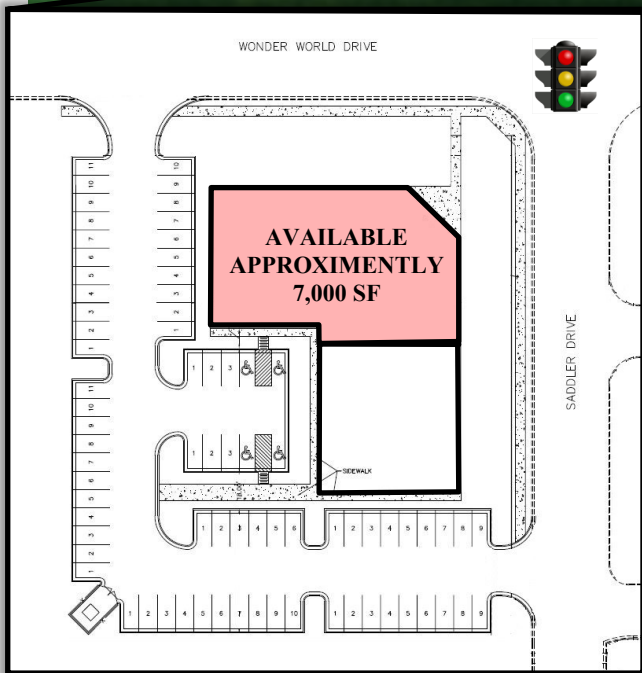

**PERFECT FOR
SURGERY CENTER!**