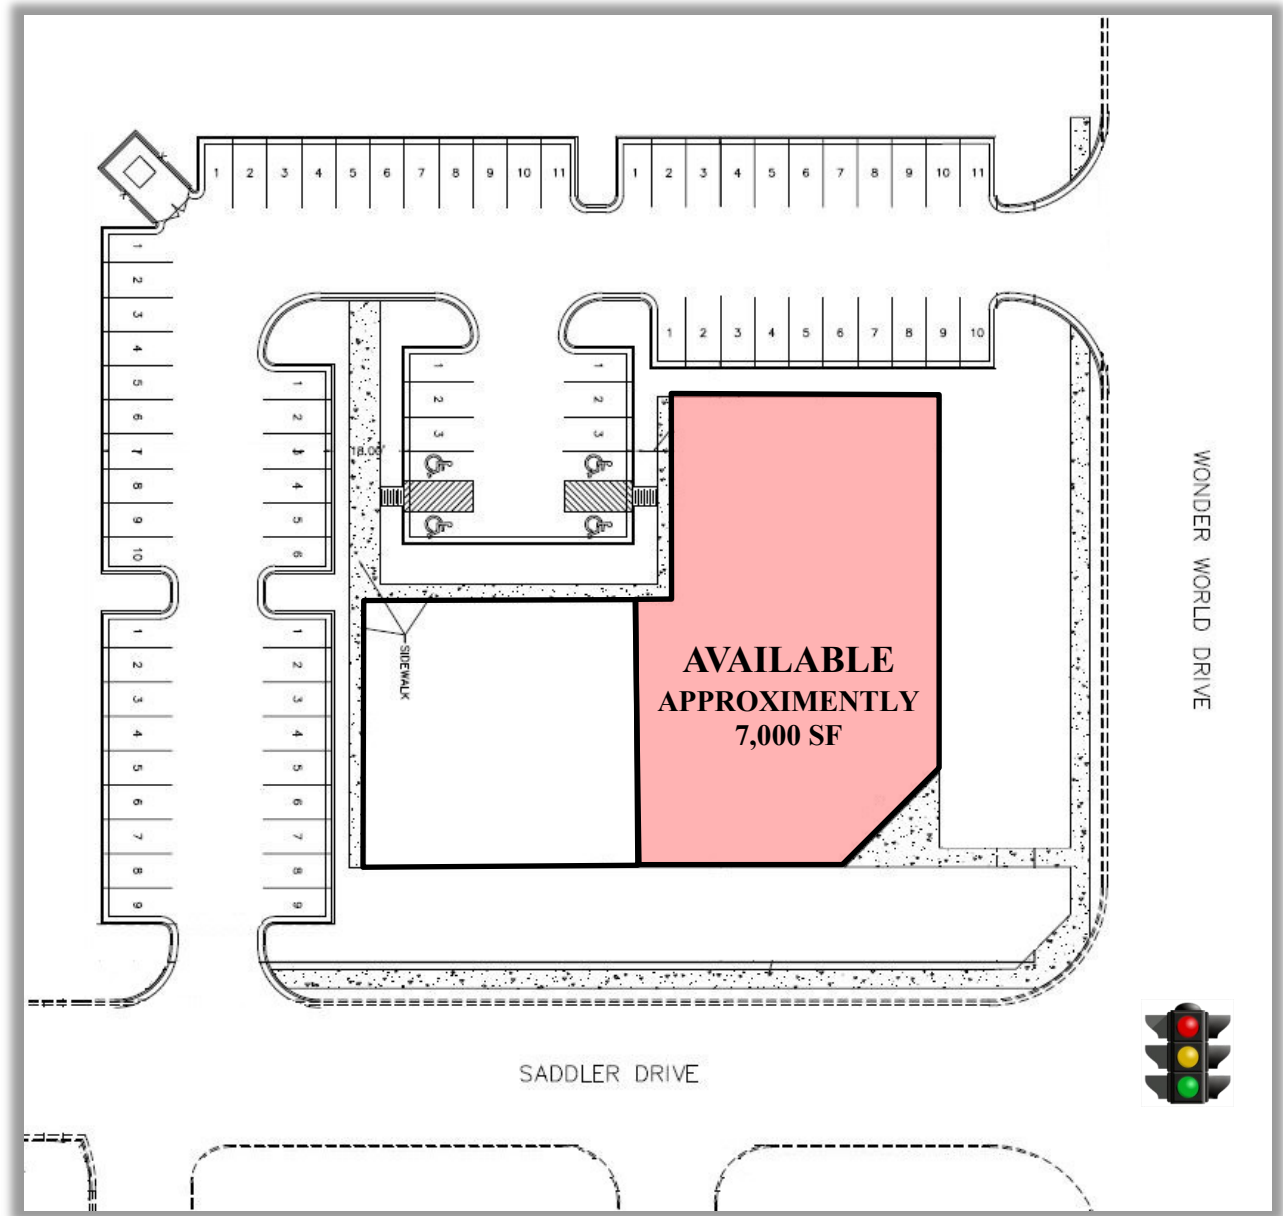

# Wonder World Medical Square

Sadler Dr. at Wonder World Dr., San Marcos, TX 78666

**MEDICAL OFFICE/RETAIL SPACE — FOR LEASE**

## Property Highlights

- Under Construction - Delivering Early 2020
- Pre Leasing 1,200 - 7,000 SF
- Hard corner of lighted intersection
- High traffic counts on Wonder World Dr.
- Adjacent to 110,000 SF medical/office campus & Central Texas Medical Center
- Recent multi-family development nearby
- **Call today for more information!**